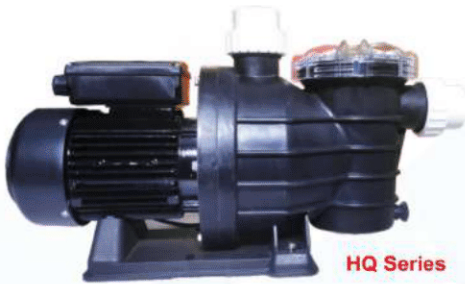

Swimming Pool Pumps

Swimming Pool Pumps