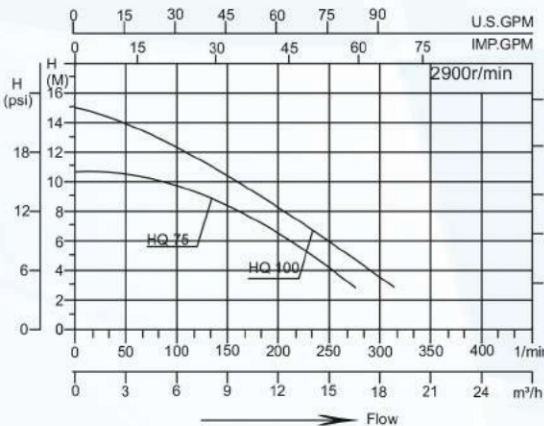

Model	Qmax (L/min)	Hmax (m)	V/Hz	Power(P1)		Fitting Size (mm)	Filter basket Volume (L)	Weight (Kg)
				KW	HP			
HQ 075	280	11	220-240/50	0.55	0.75	48.5 or 50	1	10.8
HQ 100	310	14.5		0.75	1.0			11.6