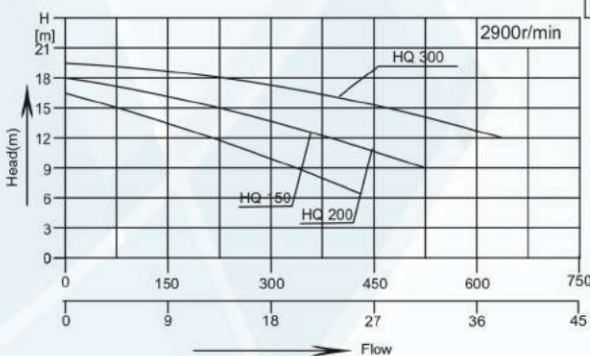

Model	Qmax (l/min)	Hmax (m)	Power		L	(Kg)	Packing Size (mm)
			kW	HP			
HQ 150	430	16.5	1.1	1.5	573	13.5	600X295X345
HQ 200	520	18.0	1.5	2.0	573	14	600X295X345
HQ 300	635	19.5	2.2	3.0	598	17	625X295X345