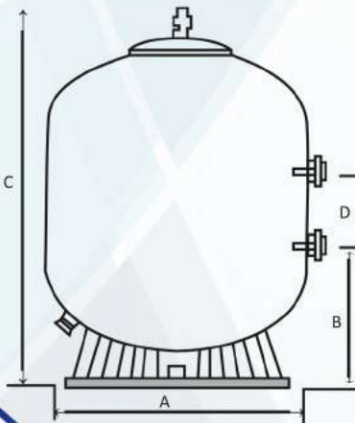

Side Mount Fiber Glass Bobbin Wound Sand Filter