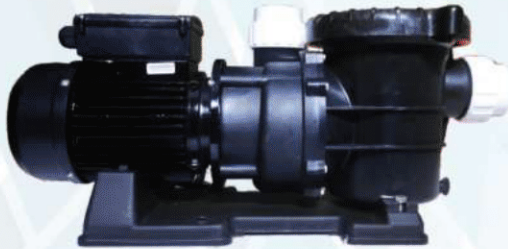

Swimming Pool Pumps

HQ Series