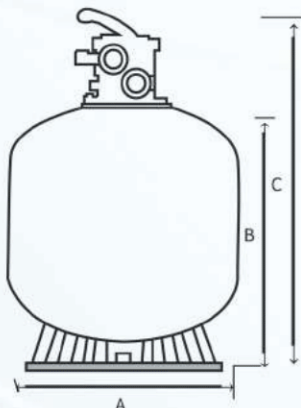

Technical Information

Code	Model	Design Flow m³/h	Filteration Area m²	Pipe Size Inch	Sand Req. Kg
HT-16	HT400-16"	6.5	0.13	1.5	45
HT-18	HT450-18"	8.2	0.17	1.5	75
HT-22	HT550-22"	12.5	0.25	1.5	110
HT-25	HT650-25"	16.4	0.36	1.5	170
HT-28	HT700-28"	21.3	0.41	1.5	190
HT-30	HT750-30"	24.2	0.45	2.0	250
Ht-33	HT800-33"	26.8	0.51	2.0	350
HT-36	HT900-36"	32.6	0.65	2.0	470
HT-40	HT1000-40"	33.0	0.78	2.0	620
HT-48	HT1200-48"	49.0	1.14	2.0	900

Code	HT-16	HT-18	HT-22	HT-25	HT-28	HT-30	HT-33	HT-36	HT-40	HT-48
A	400	450	550	650	700	750	800	900	1000	1200
B	536	580	610	710	740	730	870	970	1160	1164
C	730	840	870	970	1000	1020	1160	1260	1380	1450