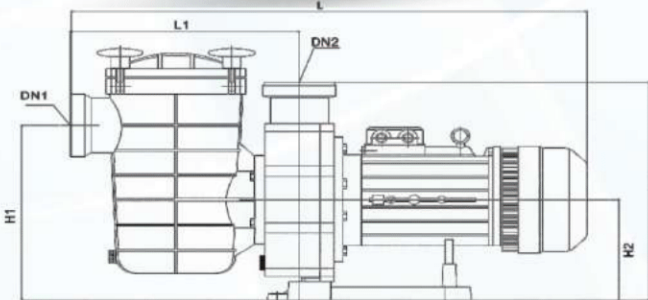

Model	HP	KW	V		A		P1(KW)	Q	L/Min	Q (m³/h)							
			50HZ	50HZ	220V	380V				1~/3~	0	333.3	500	666.7	833.3	1000	1166.7
HSP0400	4	3		380		6.4	3.6	H(m)		14.5	14.2	13.5	12.6	11	9.5		
HSP0550	5.5	4		380		8.3	4.7			18.2	17.8	11	16.3	16	13.8	12.2