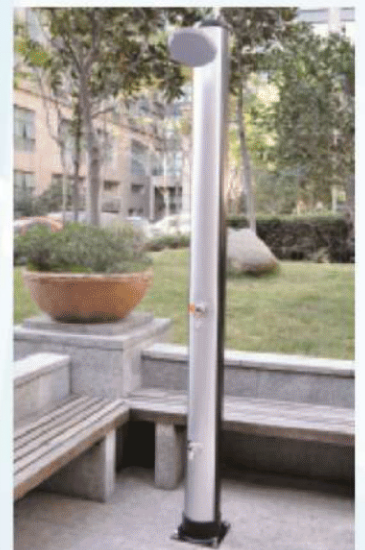

HSP38F	38L Painting Solar Shower with foot wash tap
HSP40F	40L Painting Solar Shower with foot wash tap
HSP38F/2	38L Painting Solar Shower with foot wash tap in 2-sections
HSP40F/2	40L Painting Solar Shower with foot wash tap in 2 sections

Item No.	Capacity	Height (mm)	Tube Dia (mm)	Function	Material		G.W. (KGS)	QTY(SETS)	
					Tube	Base		20'GP	40'HQ
HSC38F	38L	2050	Φ160	Shower Footwash	PVC	ALU	11	250	560
HSC40F	40L	2200	Φ160	Shower Footwash	PVC	ALU	11.5	240	550
HSC38F/2	38L	2050	Φ160	Shower Footwash	PVC	ALU	11	250	560
HSC40F/2	40L	2200	Φ160	Shower Footwash	PVC	ALU	11.5	240	550